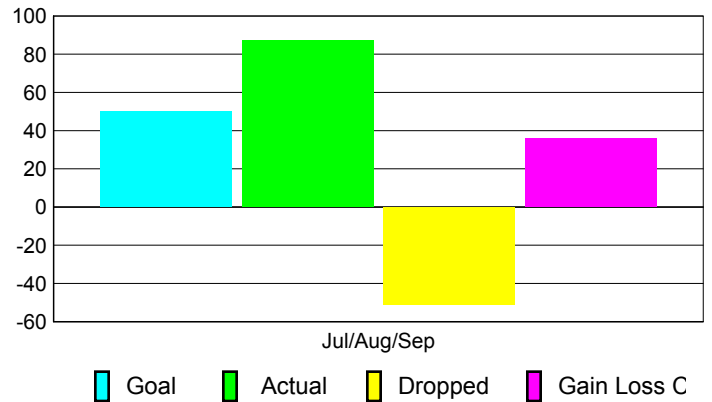

Membership Results 2010-2011

Goal, New, Dropped, Gain/Loss

Comparison of Membership Gain/Loss

Current Year Compared to the Previous Year